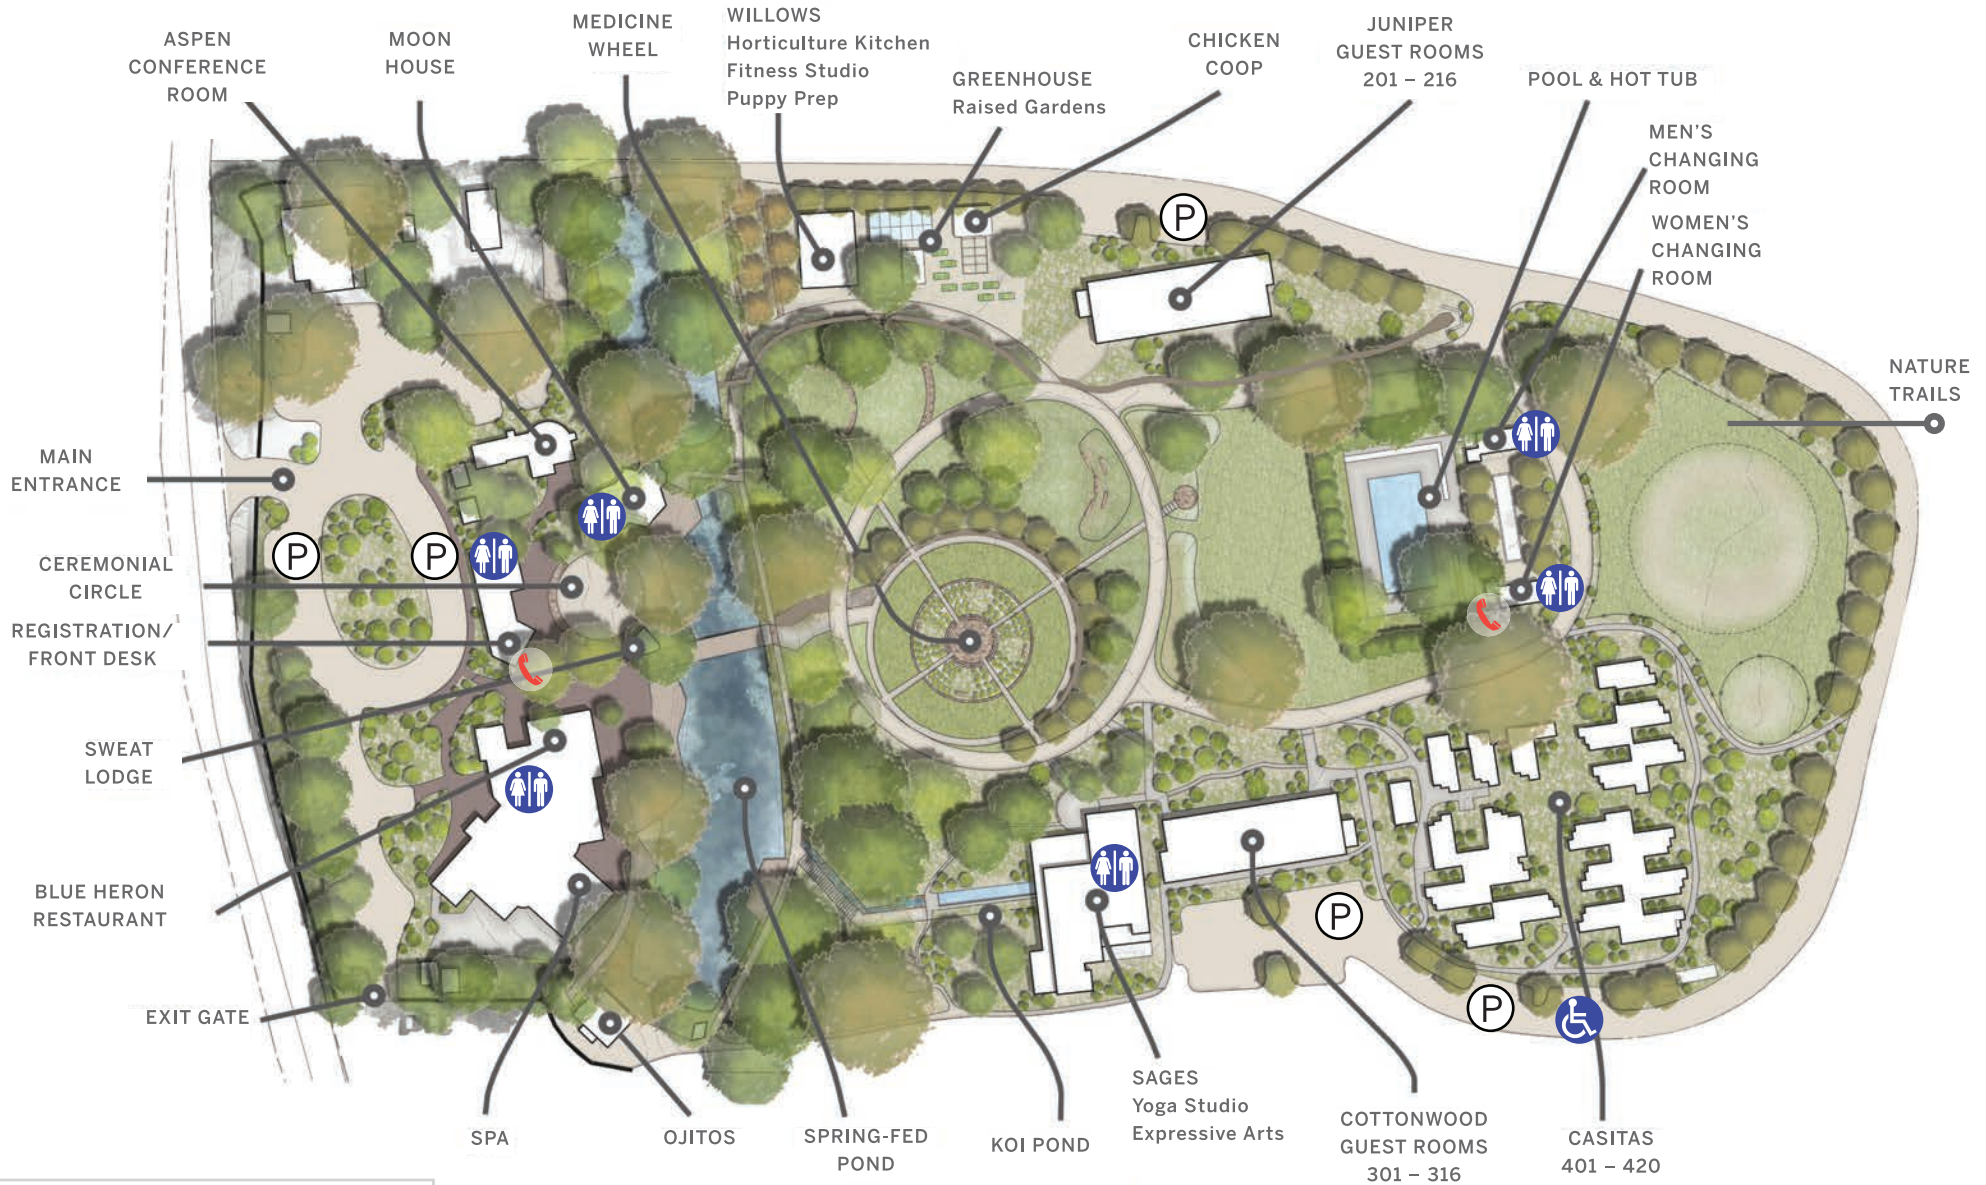

SUNRISE SPRINGS

AN OJO SPA RESORT

SANTA FE

	RESTROOM		PARKING
	PHONE		HANDICAP PARKING

SUNRISE SPRINGS

AN OJO SPA RESORT

SANTA FE

CHECK-IN: 3:00p

Monday – Sunday.....5:00p - 9:00p

SPA + OJITOS HOURS

Sunday - Thursday9:00a - 7:00p

Friday - Saturday.....9:00a - 9:00p

Call **505.780.8145** for appointments.

FITNESS STUDIO HOURS

6:00a - 11:00p

SALTWATER POOL + HOT TUB HOURS

7:00a - 9:00p

Pool open seasonally.

Wi-Fi

Secure network name: Guest

Password: Sunrise4!

SUNRISE SPRINGS SPA RESORT

242 Los Pinos Road, Santa Fe, New Mexico 87507

Reservations: 877.977.8212