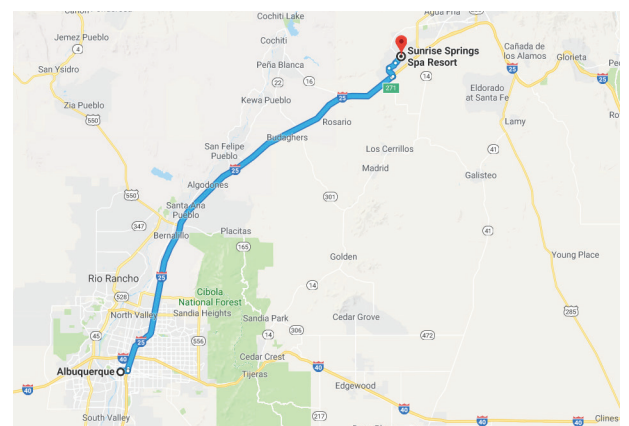

Please Note

Los Pinos Rd. is getting improvements and will be closed approaching our resort from the north
from Monday June 11 to Thursday July 12.

We suggest you take one of the below alternate routes to Sunrise Springs Spa Resort.

From Santa Fe to Sunrise Springs Spa Resort, 242 Los Pinos Rd., Santa Fe, NM 87507

- Take NM-599 S
- Take a right onto Paseo Real Drive
- Take a left onto Los Pinos Rd.

From Santa Fe to Sunrise Springs Spa Resort, 242 Los Pinos Rd., Santa Fe, NM 87507

- Get on I-25 S
- Take Exit 271 from I-25 S to Entrada La Cienega
- Take a right onto Los Pinos Rd.

From Albuquerque to Sunrise Springs Spa Resort, 242 Los Pinos Rd., Santa Fe, NM 87507

- Get on I-25 N
- Take Exit 271 from I-25 N to Entrada La Cienega
- Take a right onto Los Pinos Rd.