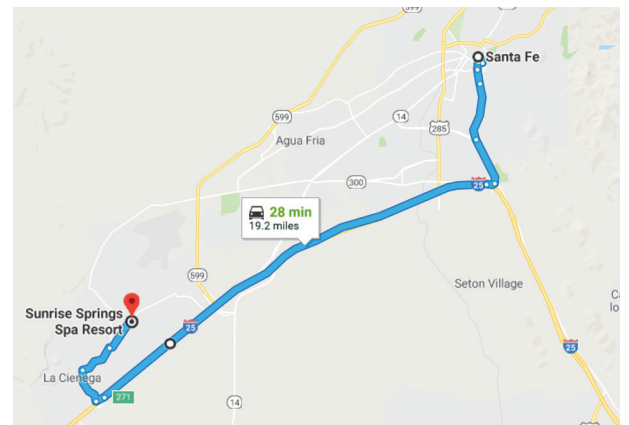

Please Note

Los Pinos Rd. is getting improvements and will be closed approaching our resort from the north
from Monday June 11 to Thursday July 12.

We suggest you take one of the below alternate routes to Sunrise Springs Spa Resort.

From Santa Fe to Sunrise Springs Spa Resort, 242 Los Pinos Rd., Santa Fe, NM 87507

- Take NM-599 S
- Take a right onto Paseo Real Drive
- Take a left onto Los Pinos Rd.

From Santa Fe to Sunrise Springs Spa Resort, 242 Los Pinos Rd., Santa Fe, NM 87507

- Get on I-25 S
- Take Exit 271 from I-25 S to Entrada La Cienega
- Take a right onto Los Pinos Rd.

From Albuquerque to Sunrise Springs Spa Resort, 242 Los Pinos Rd., Santa Fe, NM 87507

- Get on I-25 N
- Take Exit 271 from I-25 N to Entrada La Cienega
- Take a right onto Los Pinos Rd.

SUNRISE SPRINGS
AN OJO SPA RESORT
SANTA FE