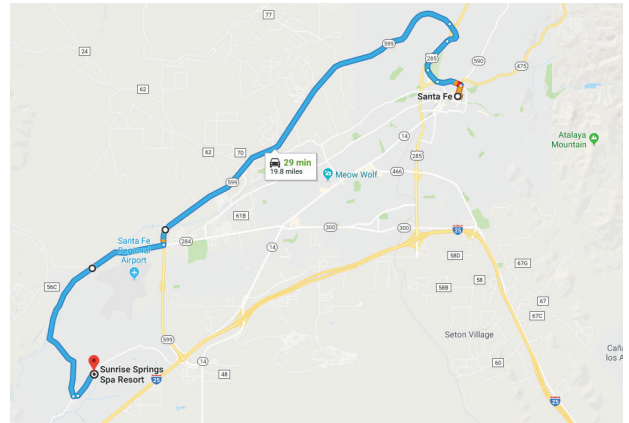

Please Note

Los Pinos Rd. is getting improvements and will be closed approaching our resort from the north
from Monday June 11 to Thursday July 12.

We suggest you take one of the below alternate routes to Sunrise Springs Spa Resort.

From Santa Fe to Sunrise Springs Spa Resort, 242 Los Pinos Rd., Santa Fe, NM 87507

- Take NM-599 S
- Take a right onto Paseo Real Drive
- Take a left onto Los Pinos Rd.

From Santa Fe to Sunrise Springs Spa Resort, 242 Los Pinos Rd., Santa Fe, NM 87507

- Get on I-25 S
- Take Exit 271 from I-25 S to Entrada La Cienega
- Take a right onto Los Pinos Rd.

From Albuquerque to Sunrise Springs Spa Resort, 242 Los Pinos Rd., Santa Fe, NM 87507

- Get on I-25 N
- Take Exit 271 from I-25 N to Entrada La Cienega
- Take a right onto Los Pinos Rd.

SUNRISE SPRINGS
AN OJO SPA RESORT
SANTA FE