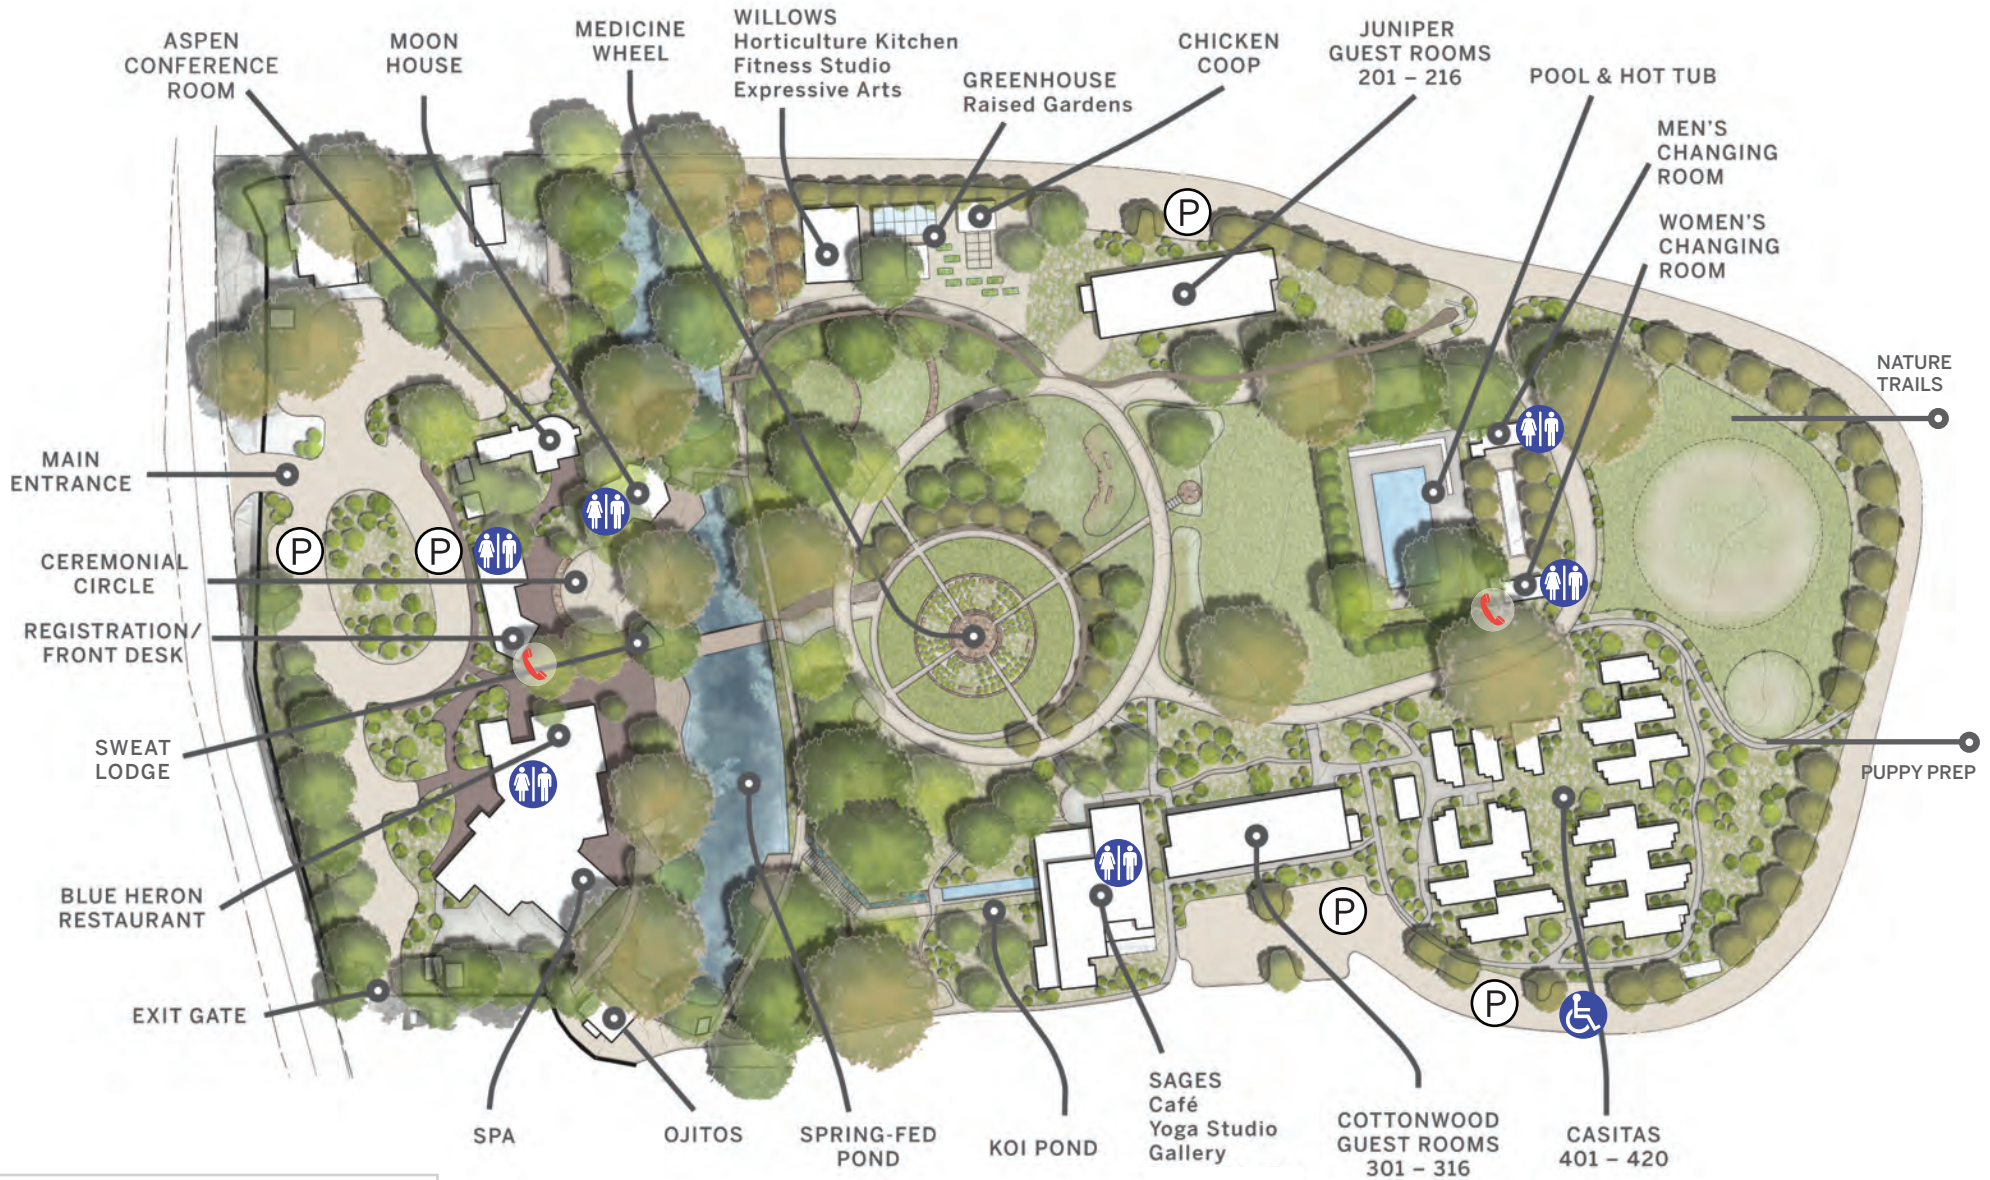

SUNRISE SPRINGS

AN OJO SPA RESORT

SANTA FE

	RESTROOM		PARKING
	PHONE		HANDICAP PARKING

SUNRISE SPRINGS

AN OJO SPA RESORT

SANTA FE

CHECK-IN: 3:00p

CHECK-OUT: Noon

GUEST SERVICES

We are available 24 hours a day, 7 days a week.
Please visit the Front Desk or call **505.699.1642**.
Sundries are available in the Spa.

SPA + OJITOS HOURS

Sunday - Thursday9:00a - 7:00p
Friday - Saturday.....9:00a - 9:00p

Monday – Saturday12:00p - 4:00p
Sunday, brief lunch.....2:00p - 4:00p

Dinner

Monday – Sunday.....5:00p - 9:00p

MOON HOUSE

Friday - Saturday.....4:00p - 8:00p

FITNESS STUDIO HOURS

6:00a - 11:00p

SALTWATER POOL + HOT TUB HOURS

7:00a - 9:00p

Pool open April – October

Wi-Fi

Secure network name: Guest
Password: Sunrise4!

SUNRISE SPRINGS SPA RESORT

242 Los Pinos Road, Santa Fe, New Mexico 87507

Reservations: 877.977.8212

Main Line: 505.780.8145