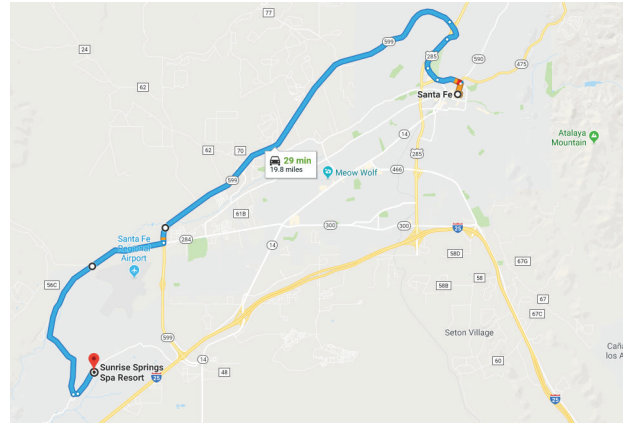

# Please Note

Los Pinos Rd. is getting improvements and will be closed approaching our resort from the north  
**from Monday June 11 to Thursday July 12.**

We suggest you take one of the below alternate routes to Sunrise Springs Spa Resort.

From Santa Fe to Sunrise Springs Spa Resort, 242 Los Pinos Rd., Santa Fe, NM 87507

- Take NM-599S
- Take a right onto Paseo Real Drive
- Take a left onto Los Pinos Rd.

From Albuquerque, to Sunrise Springs Spa Resort, 242 Los Pinos Rd., Santa Fe, NM 87507

- Get on I-25 S
- Take Exit 271 from I-25 S to Entrada La Cienega
- Take a right onto Los Pinos Rd.

SUNRISE SPRINGS  
AN OJO SPA RESORT  
SANTA FE