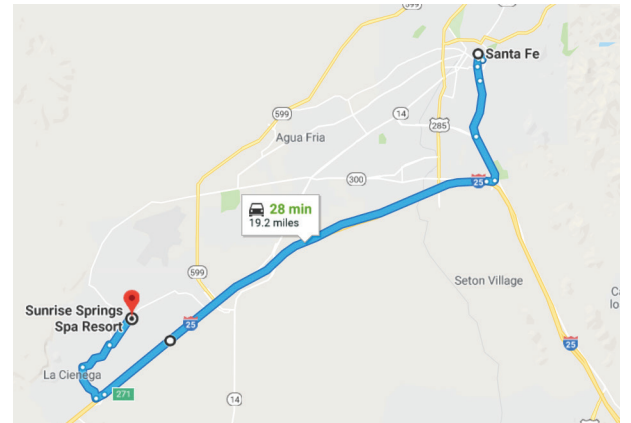

# Please Note

Los Pinos Rd. is getting improvements and will be closed approaching our resort from the north  
**from Monday June 11 to Thursday July 12.**

We suggest you take one of the below alternate routes to Sunrise Springs Spa Resort.

From Santa Fe to Sunrise Springs Spa Resort, 242 Los Pinos Rd., Santa Fe, NM 87507

- Take NM-599S
- Take a right onto Paseo Real Drive
- Take a left onto Los Pinos Rd.

From Albuquerque, to Sunrise Springs Spa Resort, 242 Los Pinos Rd., Santa Fe, NM 87507

- Get on I-25 S
- Take Exit 271 from I-25 S to Entrada La Cienega
- Take a right onto Los Pinos Rd.

SUNRISE SPRINGS  
AN OJO SPA RESORT  
SANTA FE